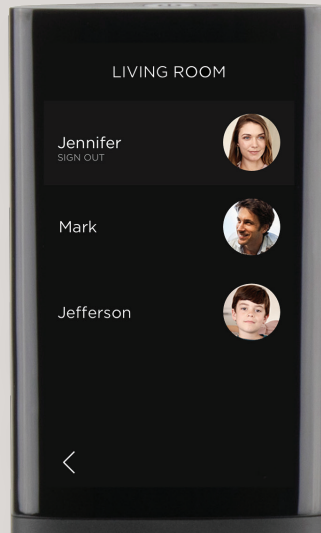

# SAVANT PRO REMOTE

Direct Your Home From Your Favorite Seat

**SAVANT**

[savant.com](http://savant.com)

© 2018 Savant Systems, LLC. All rights reserved.

# SUPERIOR HOME CONTROL AND ENTERTAINMENT

The Savant Pro Remote gives you control of all your entertainment and works with your integrated climate, lighting, and more.

## VOICE COMMANDS KEEP IT SIMPLE

Simply press and hold the microphone button to activate voice control and say "FOOD NETWORK," "LIGHTS ON," or "WARMER."

## ENTERTAINMENT ALL YOUR OWN

Individual profiles give everyone in the family their own personal remote, with everything they love just a tap or voice command away.