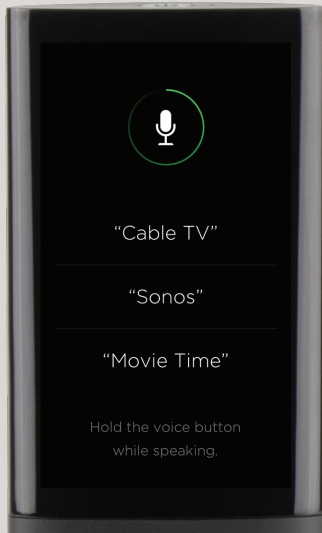

# SUPERIOR HOME CONTROL AND ENTERTAINMENT

The Savant Pro Remote gives you control of all your entertainment and works with your integrated climate, lighting, and more.

## VOICE COMMANDS KEEP IT SIMPLE

Simply press and hold the microphone button to activate voice control and say "FOOD NETWORK," "LIGHTS ON," or "WARMER."

## ENTERTAINMENT ALL YOUR OWN

Individual profiles give everyone in the family their own personal remote, with everything they love just a tap or voice command away.