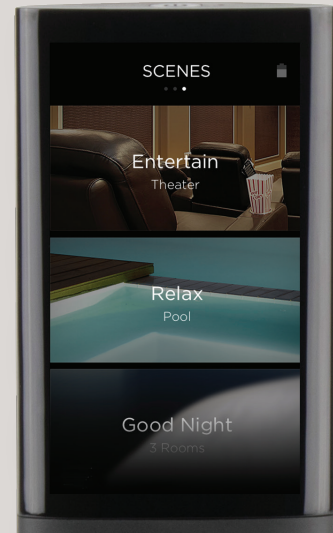

# SUPERIOR HOME CONTROL AND ENTERTAINMENT

The Savant Pro Remote gives you control of all your entertainment and works with your integrated climate, lighting, and more.

## VOICE COMMANDS KEEP IT SIMPLE

Simply press and hold the microphone button to activate voice control and say "FOOD NETWORK," "LIGHTS ON," or "WARMER."

## ENTERTAINMENT ALL YOUR OWN

Individual profiles give everyone in the family their own personal remote, with everything they love just a tap or voice command away.

## CREATE AMBIANCE IN AN INSTANT

Use the Remote to activate a personalized scene like "Movie Night" or capture a relaxing atmosphere you can recall anytime you like.